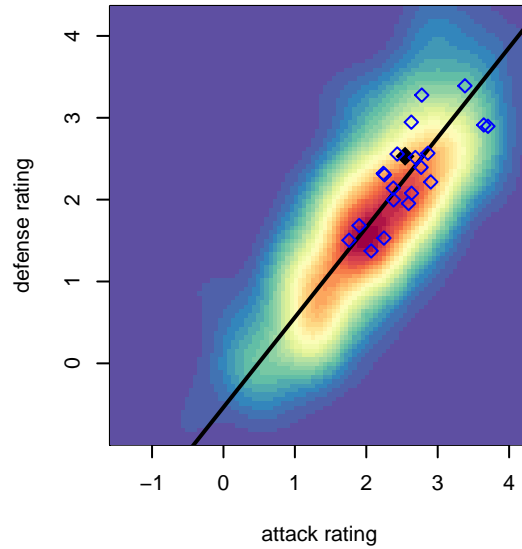

WA Rush B00

Washington Rush SC
 Everett, WA
 B00 total strength=1532
 attack=12.72 defense=12.56
 fall league = RCL B00 Div 1, RCL B00 7V2

alt names used:
 WASHINGTON RUSH B00
 WASHINGTON RUSH B00 (WA)
 Washington Rush B00
 Washington Rush B00
 Washington Rush B00 A
 Washington Rush B00 A
 WASHINGTON RUSH B00 (WA)
 Washington Rush B00 A

**attack and defense variance (black dot)
relative to other teams
and top 10 in region**

**attack and defense rating
relative to others at age
and all opponents in last 13 months**

Performance relative to 13 month average