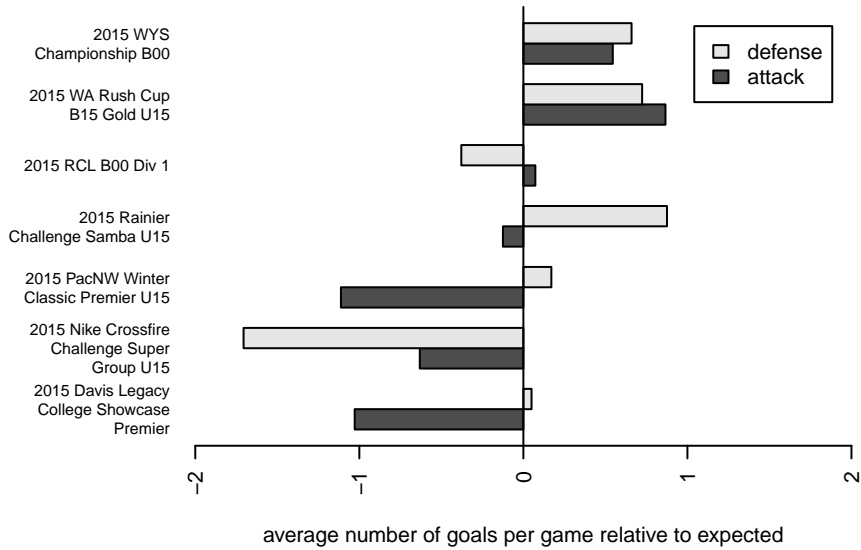

WA Rush B00

Washington Rush SC
 Everett, WA
 B00 total strength=1532
 attack=12.72 defense=12.56
 fall league = RCL B00 Div 1, RCL B00 7V2

alt names used:
 WASHINGTON RUSH B00
 WASHINGTON RUSH B00 (WA)
 Washington Rush B00
 Washington Rush B00
 Washington Rush B00 A
 Washington Rush B00 A
 WASHINGTON RUSH B00 (WA)
 Washington Rush B00 A

Venues played:
 2015 Rainier Challenge Samba U15
 2015 Nike Crossfire Challenge Super Group U'
 2015 Davis Legacy College Showcase Premier
 2015 WA Rush Cup B15 Gold U15
 2015 RCL B00 Div 1
 2015 RCL B00 7V2
 2015 PacNW Winter Classic Premier U15
 2015 WYS Championship B00

**attack and defense variance (black dot)
relative to other teams
and top 10 in region**

**attack and defense rating
relative to others at age
and all opponents in last 13 months**

Performance relative to 13 month average