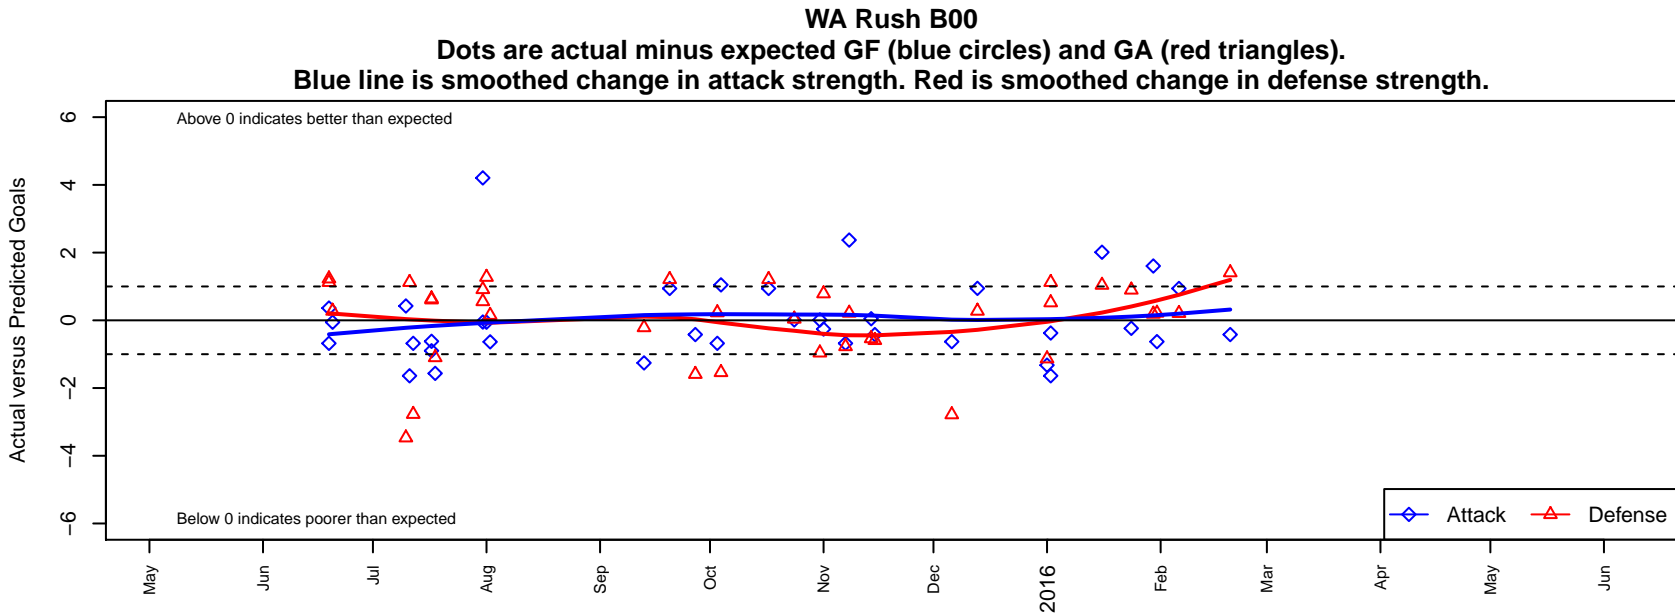

WA Rush B00

Washington Rush SC
 Everett, WA
 B00 total strength=1532
 attack=12.72 defense=12.56
 fall league = RCL B00 Div 1, RCL B00 7V2

alt names used:
 WASHINGTON RUSH B00
 WASHINGTON RUSH B00 (WA)
 Washington Rush B00
 Washington Rush B00
 Washington Rush B00 A
 Washington Rush B00 A
 WASHINGTON RUSH B00 (WA)
 Washington Rush B00 A

**attack and defense variance (black dot)
relative to other teams
and top 10 in region**

**attack and defense rating
relative to others at age
and all opponents in last 13 months**

Performance relative to 13 month average