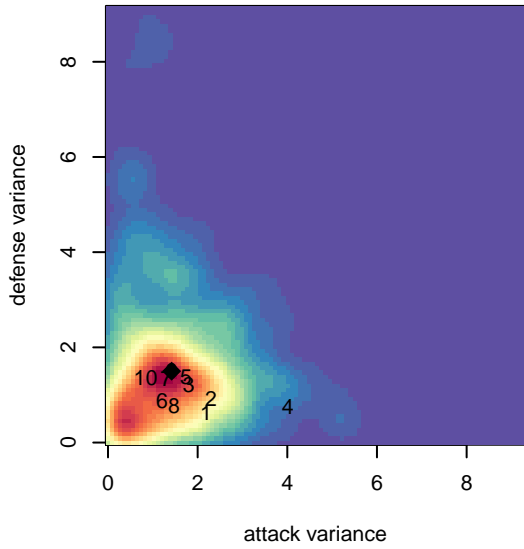

WA Rush B00

Washington Rush SC
 Everett, WA
 B00 total strength=1532
 attack=12.72 defense=12.56
 fall league = RCL B00 Div 1, RCL B00 7V2

alt names used:
 WASHINGTON RUSH B00
 WASHINGTON RUSH B00 (WA)
 Washington Rush B00
 Washington Rush B00
 Washington Rush B00 A
 Washington Rush B00 A
 WASHINGTON RUSH B00 (WA)
 Washington Rush B00 A

**attack and defense variance (black dot)
relative to other teams
and top 10 in region**

**attack and defense rating
relative to others at age
and all opponents in last 13 months**

Performance relative to 13 month average