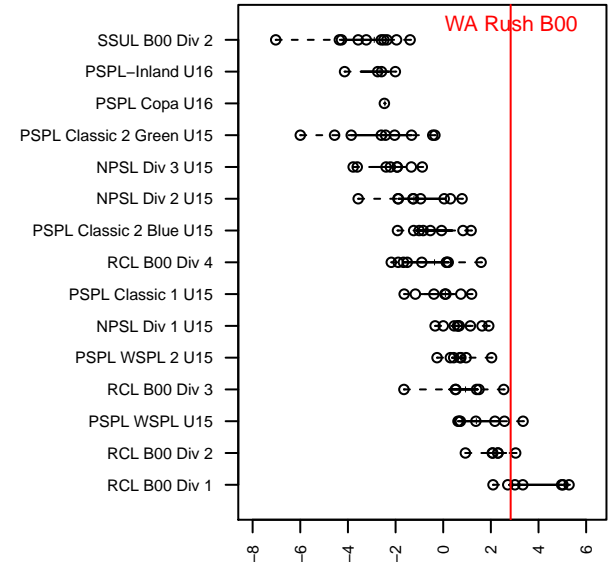

WA Rush B00

Washington Rush SC
 Everett, WA
 B00 total strength=1532
 attack=12.72 defense=12.56
 fall league = RCL B00 Div 1, RCL B00 7V2

alt names used:
 WASHINGTON RUSH B00
 WASHINGTON RUSH B00 (WA)
 Washington Rush B00
 Washington Rush B00
 Washington Rush B00 A
 Washington Rush B00 A
 WASHINGTON RUSH B00 (WA)
 Washington Rush B00 A

**attack and defense variance (black dot)
relative to other teams
and top 10 in region**

**attack and defense rating
relative to others at age
and all opponents in last 13 months**

Performance relative to 13 month average