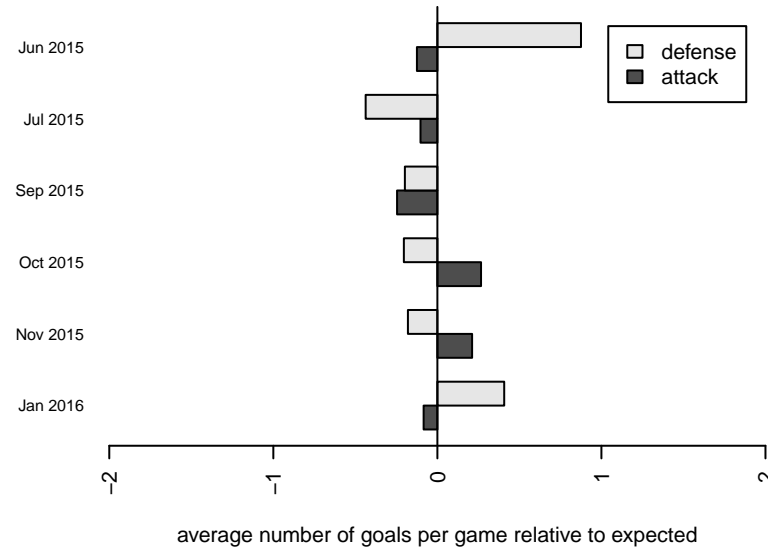

Performance relative to 13 month average